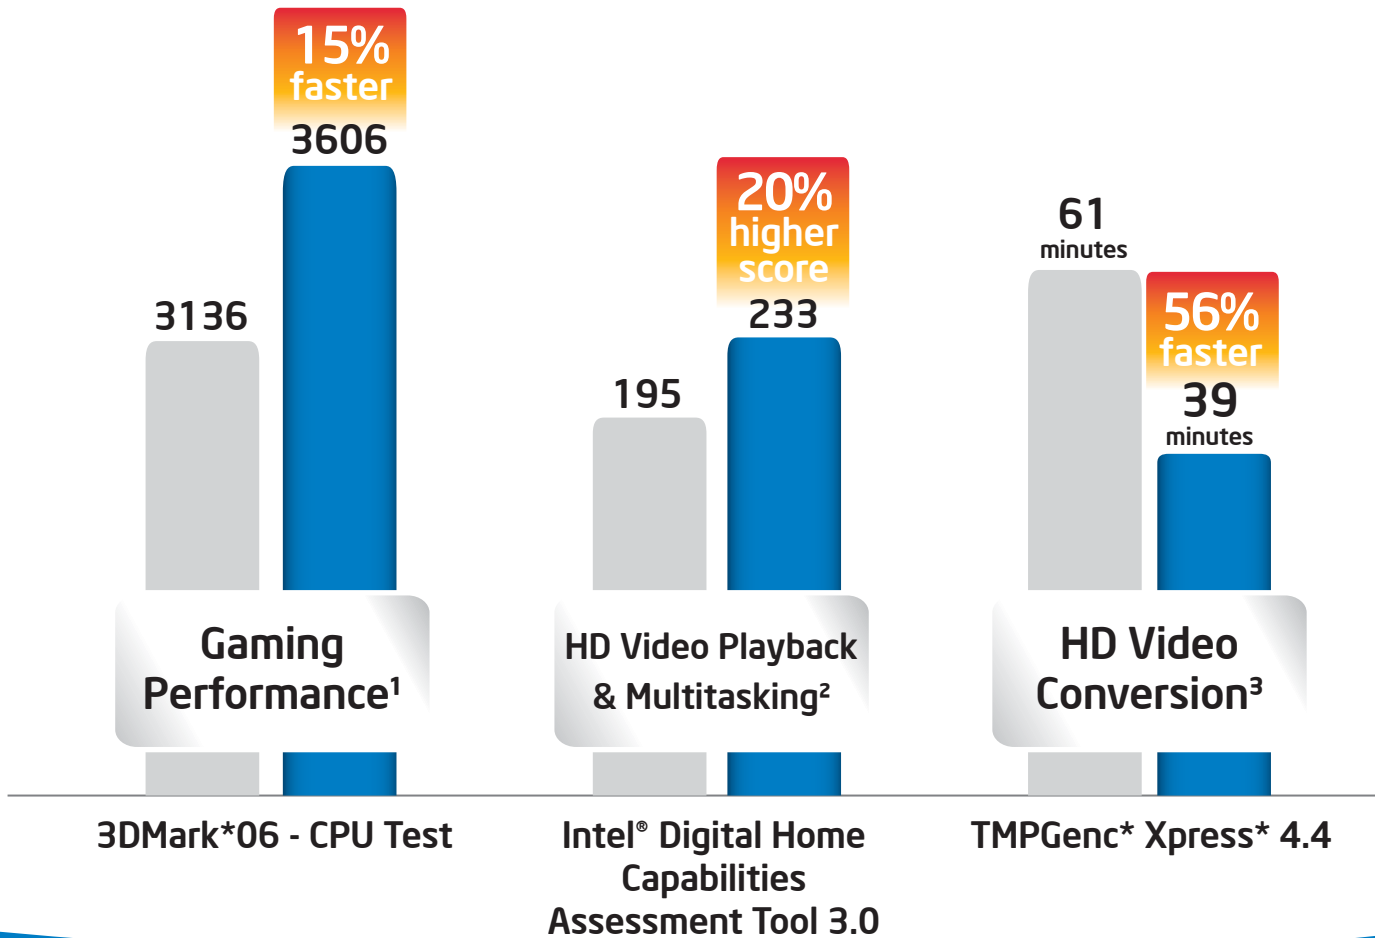

Get speed to burn with breakthrough performance.

- Robust Performance ▪ Great Energy-Efficiency ▪ Proven Technology

- Intel® Core™2 Quad Processor Q6600
- Intel® Core™2 Quad Processor Q9400

Source: Intel. Configuration: Intel® Core™2 Quad Processor Q9400 (2.66 GHz, 6 MB L2, 1333 MHz FSB), Intel® Core™2 Quad Processor Q6600 (2.40 GHz, 8 MB L2, 1066 MHz FSB), Intel® G33 Express Chipset on Intel® Desktop Board DG33TL with Integrated Intel® Graphics Media Accelerator 3100, Intel® Chipset Software Installation Utility Ver. 8.4.0.1016, Graphics driver Ver. 15.6.1.1329, Micron® 2x1GB Dual Channel DDR2-800 5-5-5-18, Seagate® 320GB Barracuda® NCQ Serial ATA 7200 RPM, Windows® Vista® Ultimate 32bit. Performance tests and ratings are measured using specific computer systems and / or components and reflect the approximate performance of Intel products as measured by those tests. Any difference in system hardware or software design or configuration may affect actual performance. Buyers should consult other sources of information to evaluate the performance of systems or components they are considering purchasing. For more information on performance tests and on the performance of Intel products, visit <http://www.intel.com/performance/>

¹ 3DMark*06 from FutureMark is a benchmarking tool that combines DirectX 9.0* support with unique tests and graphics. The CPU test measures the contribution of the processor on 3D graphical performance while the game test measures game simulation performance.

² Extrapolation based on Intel® Digital Home Capabilities Assessment Tool ver. 3.0 running various multitasking applications including HD video playback, encoding, photo and audio editing, and multi-threaded applications.

³ Time to encode a 30 min Variable Bit Rate HD video clip into an HDV MPEG2 clip (minutes)

* Other names and brands may be claimed as the property of others

© 2008 Intel Corporation. All rights reserved. Intel, the Intel logo, Intel Core and Core Inside are trademarks or registered trademarks of Intel Corporation, or its subsidiaries in the United States and other countries.