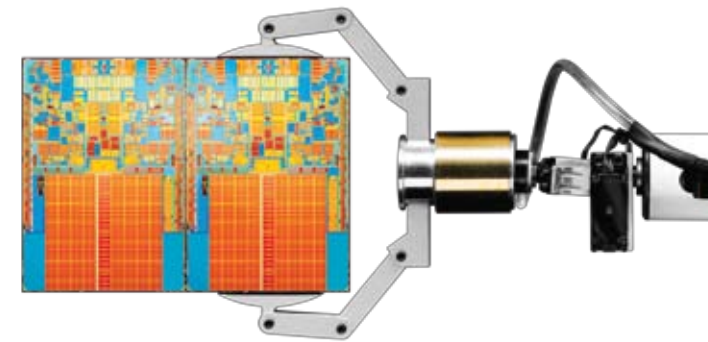

**Brake the speed limit!
Go HD. Go QUAD!**

Intel® Core™2 Quad Processor

Get speed to burn with breakthrough performance.

- Robust Performance ▪ Great Energy-Efficiency ▪ Proven Technology

- Intel® Core™2 Quad Processor Q6600
- Intel® Core™2 Quad Processor Q9400

Source: Intel. Configuration: Intel® Core™2 Quad Processor Q9400 (2.66 GHz, 6 MB L2, 1333 MHz FSB), Intel® Core™2 Quad Processor Q6600 (2.40 GHz, 8 MB L2, 1066 MHz FSB), Intel® G33 Express Chipset on Intel® Desktop Board DG33TL with Integrated Intel® Graphics Media Accelerator 3100, Intel® Chipset Software Installation Utility Ver. 8.4.0.1016, Graphics driver Ver. 15.6.1.1329, Micron® 2x1GB Dual Channel DDR2-800 5-5-5-18, Seagate® 320GB Barracuda® NCQ Serial ATA 7200 RPM, Windows® Vista® Ultimate 32bit. Performance tests and ratings are measured using specific computer systems and / or components and reflect the approximate performance of Intel products as measured by those tests. Any difference in system hardware or software design or configuration may affect actual performance. Buyers should consult other sources of information to evaluate the performance of systems or components they are considering purchasing. For more information on performance tests and on the performance of Intel products, visit <http://www.intel.com/performance/>